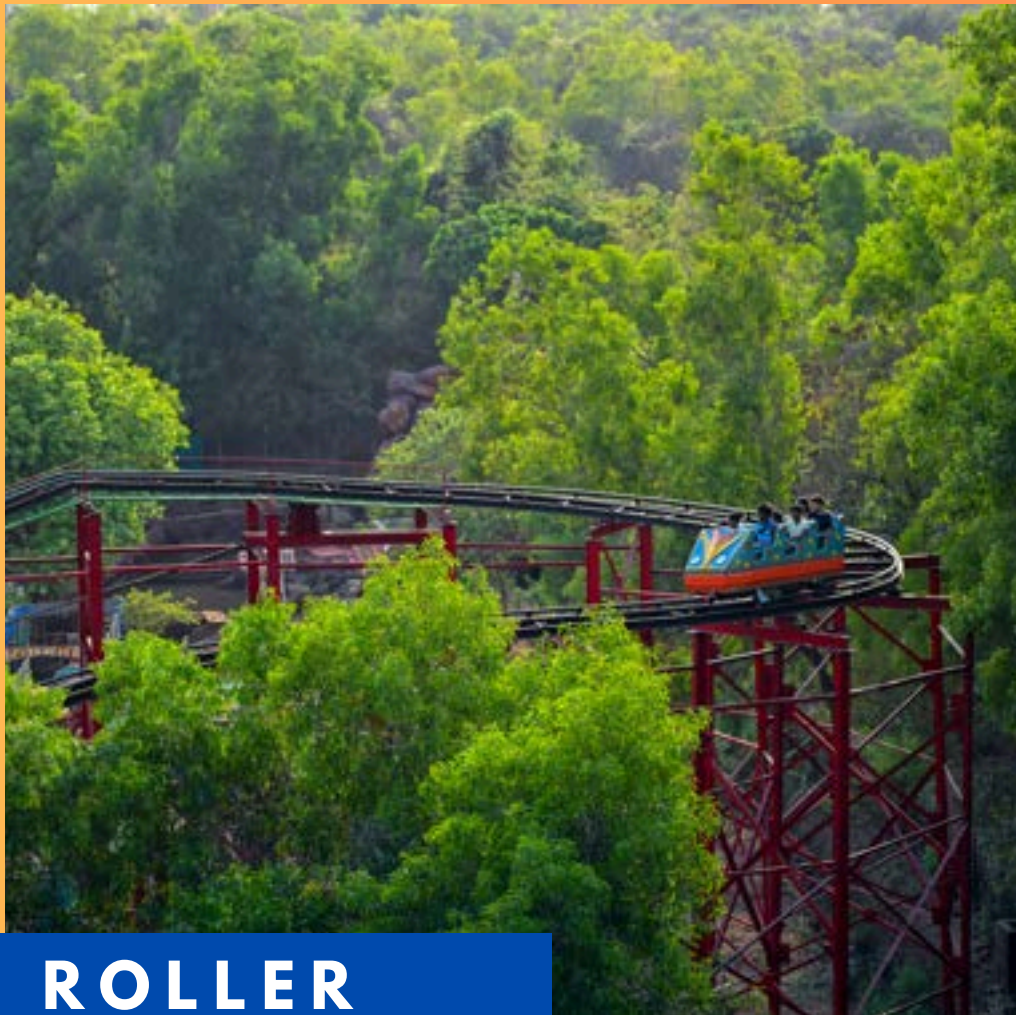

**FLUME ROLLER
COASTER**

OUR ACTIVITIES

ZIPLINE

Included :

- GOA'S LONGEST ZIPLINE
- ZIPLINE ADVENTURE WITH WELL-TRAINED STAFF, STATE-OF-THE-ART SAFETY EQUIPMENT

RS 300 PER PERSON

ZIPLINE

- **GOA'S LONGEST ZIPLINE**