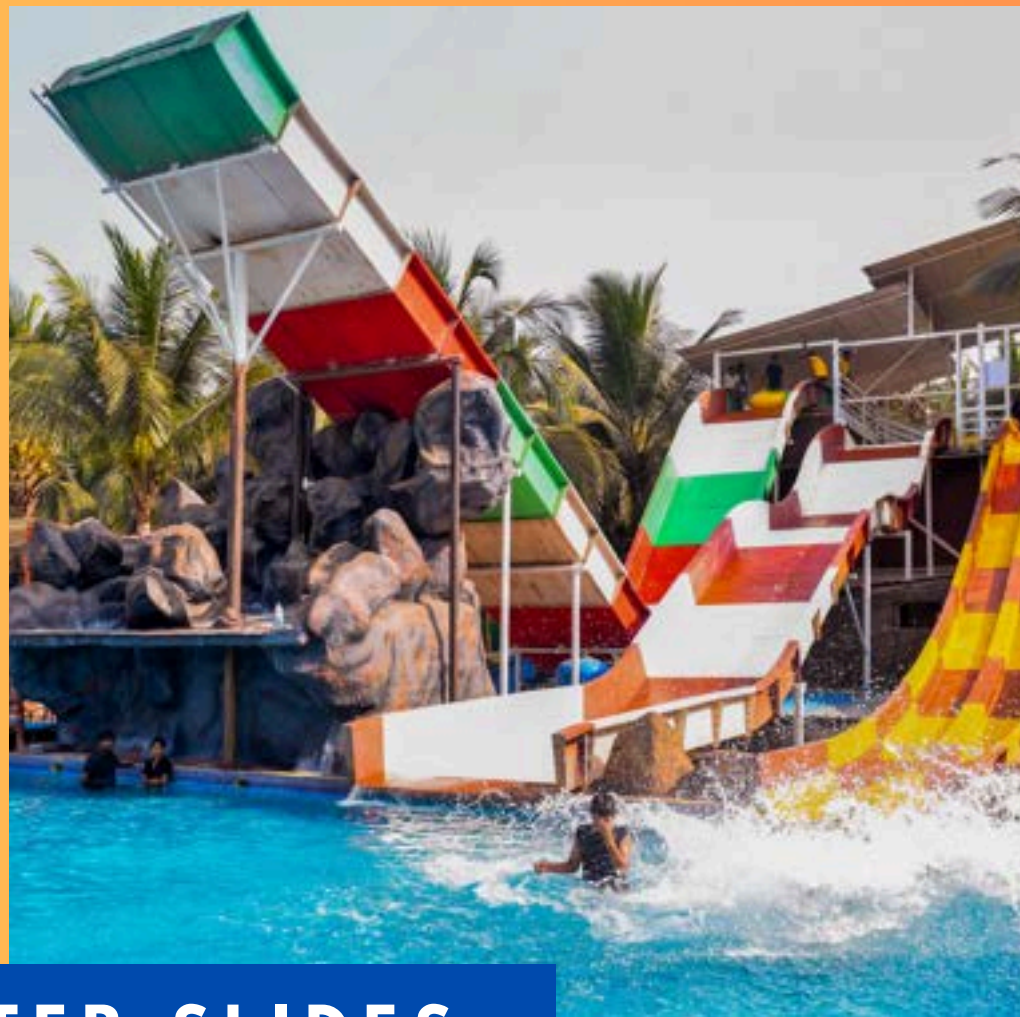

- **5 FT SWIMMING POOL**

**5 FT SWIMMING POOL
(FOR SWIMMING ENTHUSIASTS)**

WATER PARK ACTIVITY 03

- **WATER SLIDES**

07+ WATER SLIDES

WATER PARK ACTIVITY 04

- **RAIN DANCE**

RAIN DANCE

OUR ACTIVITIES

ADVENTURE PARK

Included :

- **BURMA BRIDGE**
- **LOG SWING BRIDGE**
- **TYRE CLIMBING**
- **TYRE BRIDGE**
- **NET TRAVERSE AND
MANY MORE.**

RS 300 PER PERSON

ADVENTURE PARK

- **10+ ADVENTURE ACTIVITIES**